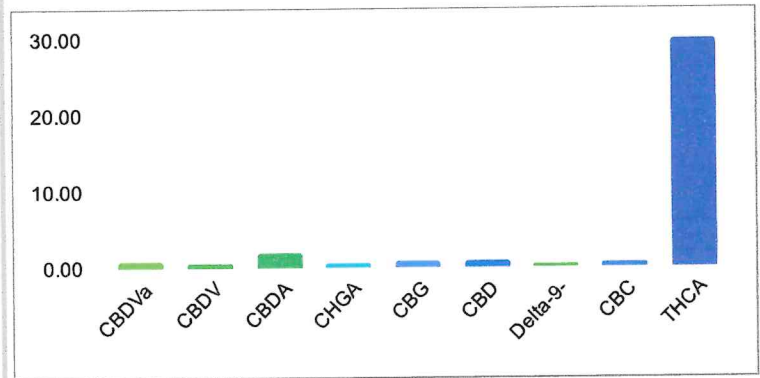

Sample 852-082825-206

Alaskan Thunder Fuck

Sample Submitted: 08-28-2025; Report Date: 08-28-2025

Alaskan Thunder Fuck

Plant Material: Hemp Flower

Chromatogram

Cannabinoid Profile

Cannabinoid Profile by HPLC

0.28%
Delta-9-THC

0.71%
CBD

36.00%
Total Cannabinoids

Cannabinoid	% wt	mg/g
CBDVa	0.74	7.4
CBDV	0.67	6.7
CBDA	1.80	18.0
CHGA	0.61	6.1
CBG	0.84	8.4
CBD	0.71	7.1
Delta-9-THC	0.28	2.8
CBC	0.55	5.5
THCA	29.80	298.0
Total Cannabinoids	36.00	360.0
Calculated Total THC	26.41	264.1
Calculated CBD Yield	2.29	22.9

Calculated Total THC = Delta-9-THC + 0.877 * THCA
Calculated Maximum CBD Yield = CBD + 0.877 * CBDA

Marin Analytics, LLC

250 Bel Marin Keys Blvd, Suite D4

Novato, CA 94949

833-321-TEST / info@marinanalytics.com